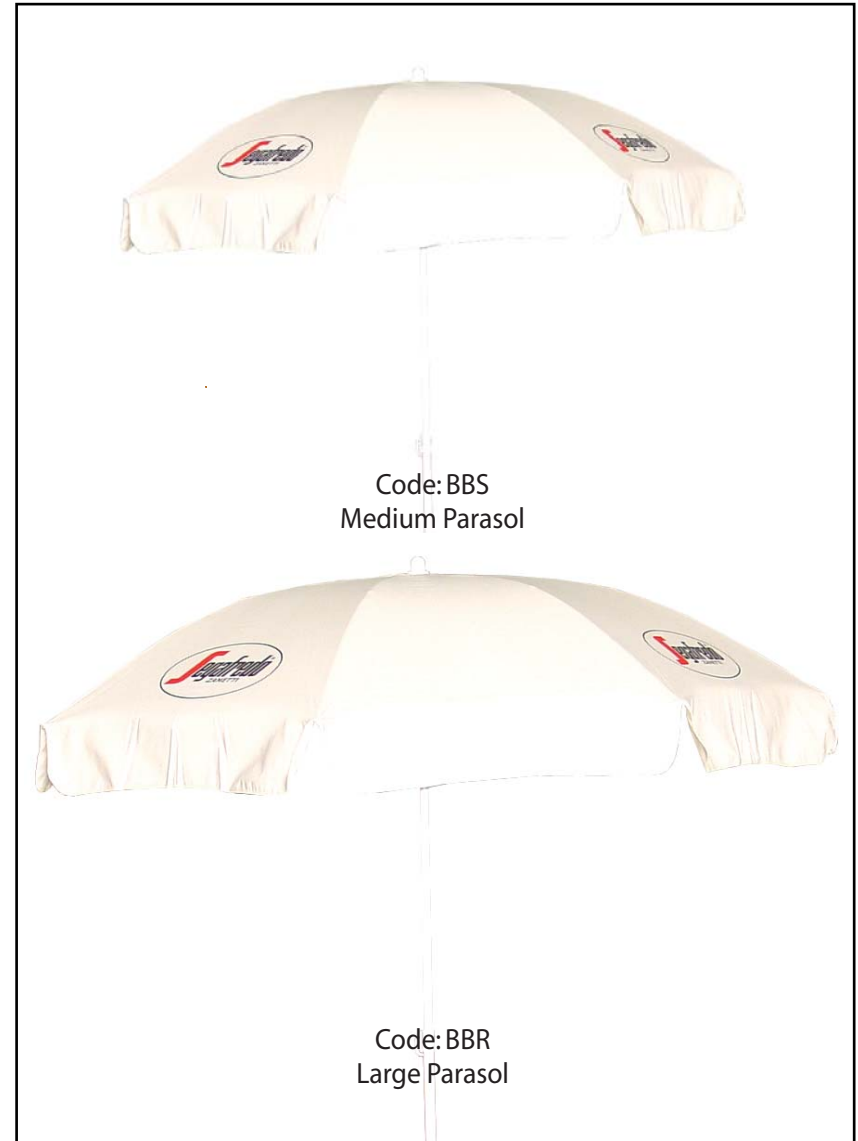

Code: B36
Napkins for the above dispenser
For general purpose or to be used as coasters between cups & saucers

PROMOTIONAL MATERIALS

Code: BCJ
Round Metallic Tray

Code: BCY
Rectangular Metallic Tray

Code: BCW
Towel Table Mat

PROMOTIONAL MATERIALS

Code: BBS
Medium Parasol

Code: BBR
Large Parasol