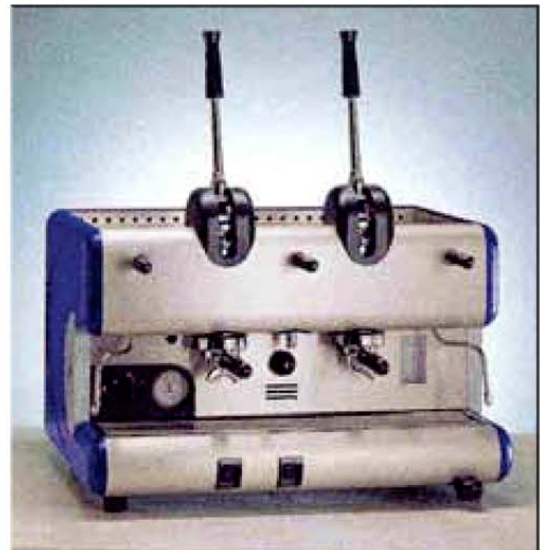

Leva 4 Group

- *Traditional Lever type group for the specialist.*
- *The required water pressure is provided by lowering the lever and allowing it to return to its original position.*
- *Quick actind steams and water valves and cup warmer valves.*
- **Optional-** *Autofill (automatic loading of water into boiler)*
- *Standard Colours: Red, Beige, Coblt Blue and Black*

Leva 3 Group

Leva 2 Group

Model	No. of Group	Capacity	Power Consumption (w)			Weight (KG)	Dimension (mm)		
			Power Connection		Pump		Length	Depth	Height
			Single Ph.	Tri-Ph.					
85 Leva 2	2	12	3000	3000	-	67	720	543	455+345
85 Leva 3	3	19	4500	4500	-	82	960	543	455+345
85 Leva 4	4	25	-	6000	-	107	1200	543	455+345